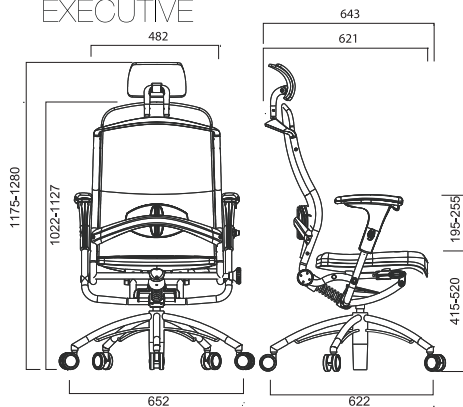

A close-up, high-angle photograph of a motorcycle's rear section. The central focus is a black, textured leather seat. The seat is mounted on a highly reflective chrome frame, which shows intricate details of the suspension and mounting hardware. The lighting is dramatic, highlighting the metallic sheen of the chrome and the texture of the leather against a dark, shadowed background.

WIRE
EXECUTIVE

WIRE
EXECUTIVE

WIRE
EXECUTIVE FIXA

150

WIRE

EXECUTIVE

EXECUTIVE FIXA

COR
COURO NATURAL

01

ACABAMENTO
PARTES METÁLICAS

Cromado